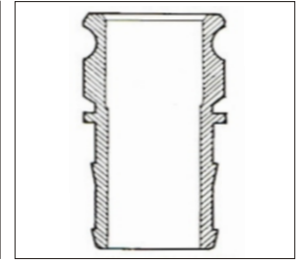

PART "D" COUPLER

FEMALE COUPLER X FEMALE NPT

This item is available in both domestic & import brands

SIZE	Aluminum Part Number	Brass Part Number	Cast Iron Part Number	Polypropylene Part Number	Stainless Steel Part Number
1/2"	CAL050D	CBR050D	CCI050D	CPP050D	CSS050D
3/4"	CAL075D	CBR075D	CCI075D	CPP075D	CSS075D
1"	CAL100D	CBR100D	CCI100D	CPP100D	CSS100D
1 1/4"	CAL125D	CBR125D	CCI125D	CPP125D	CSS125D
1 1/2"	CAL150D	CBR150D	CCI150D	CPP150D	CSS150D
2"	CAL200D	CBR200D	CCI200D	CPP200D	CSS200D
2 1/2"	CAL250D	CBR250D	CCI250D	CPP250D	CSS250D
3"	CAL300D	CBR300D	CCI300D	CPP300D	CSS300D
4"	CAL400D	CBR400D	CCI400D	CPP400D	CSS400D
5"	CAL500D	CBR500D	CCI500D	----	CSS500D
6"	CAL600D	CBR600D	CCI600D	----	CSS600D
8"	CAL800D	CBR800D	CCI800D	----	CSS800D

CAM & GROOVE

PART "E" ADAPTER

MALE ADAPTER X HOSE SHANK

This item is available in both domestic & import brands

SIZE	Aluminum Part Number	Brass Part Number	Cast Iron Part Number	Polypropylene Part Number	Stainless Steel Part Number
1/2"	CAL050E	CBR050E	CCI050E	CPP050E	CSS050E
3/4"	CAL075E	CBR075E	CCI075E	CPP075E	CSS075E
1"	CAL100E	CBR100E	CCI100E	CPP100E	CSS100E
1 1/4"	CAL125E	CBR125E	CCI125E	CPP125E	CSS125E
1 1/2"	CAL150E	CBR150E	CCI150E	CPP150E	CSS150E
2"	CAL200E	CBR200E	CCI200E	CPP200E	CSS200E
2 1/2"	CAL250E	CBR250E	CCI250E	CPP250E	CSS250E
3"	CAL300E	CBR300E	CCI300E	CPP300E	CSS300E
4"	CAL400E	CBR400E	CCI400E	CPP400E	CSS400E
5"	CAL500E	CBR500E	CCI500E	----	CSS500E
6"	CAL600E	CBR600E	CCI600E	----	CSS600E
8"	CAL800E	CBR800E	CCI800E	----	CSS800E