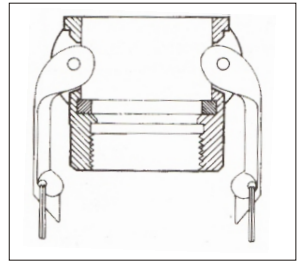

PART "D" COUPLER

FEMALE COUPLER X FEMALE NPT

This item is available in both domestic & import brands

SIZE	Aluminum Part Number	Brass Part Number	Cast Iron Part Number	Polypropylene Part Number	Stainless Steel Part Number
1/2"	CAL050D	CBR050D	CCI050D	CPP050D	CSS050D
3/4"	CAL075D	CBR075D	CCI075D	CPP075D	CSS075D
1"	CAL100D	CBR100D	CCI100D	CPP100D	CSS100D
1 1/4"	CAL125D	CBR125D	CCI125D	CPP125D	CSS125D
1 1/2"	CAL150D	CBR150D	CCI150D	CPP150D	CSS150D
2"	CAL200D	CBR200D	CCI200D	CPP200D	CSS200D
2 1/2"	CAL250D	CBR250D	CCI250D	CPP250D	CSS250D
3"	CAL300D	CBR300D	CCI300D	CPP300D	CSS300D
4"	CAL400D	CBR400D	CCI400D	CPP400D	CSS400D
5"	CAL500D	CBR500D	CCI500D	----	CSS500D
6"	CAL600D	CBR600D	CCI600D	----	CSS600D
8"	CAL800D	CBR800D	CCI800D	----	CSS800D