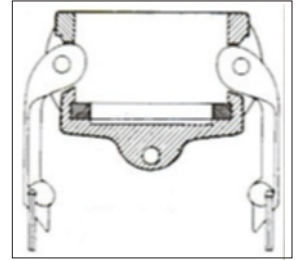

CAM & GROOVE

PART "DC" DUST CAP

DUST CAP

This item is available in both domestic & import brands

SIZE	Aluminum Part Number	Brass Part Number	Cast Iron Part Number	Polypropylene Part Number	Stainless Steel Part Number
1/2"	CAL050DC	CBR050DC	CCI050DC	CPP050DC	CSS050DC
3/4"	CAL075DC	CBR075DC	CCI075DC	CPP075DC	CSS075DC
1"	CAL100DC	CBR100DC	CCI100DC	CPP100DC	CSS100DC
1 1/4"	CAL125DC	CBR125DC	CCI125DC	CPP125DC	CSS125DC
1 1/2"	CAL150DC	CBR150DC	CCI150DC	CPP150DC	CSS150DC
2"	CAL200DC	CBR200DC	CCI200DC	CPP200DC	CSS200DC
2 1/2"	CAL250DC	CBR250DC	CCI250DC	CPP250DC	CSS250DC
3"	CAL300DC	CBR300DC	CCI300DC	CPP300DC	CSS300DC
4"	CAL400DC	CBR400DC	CCI400DC	CPP400DC	CSS400DC
5"	CAL500DC	CBR500DC	CCI500DC	----	CSS500DC
6"	CAL600DC	CBR600DC	CCI600DC	----	CSS600DC
8"	CAL800DC	CBR800DC	CCI800DC	----	CSS800DC