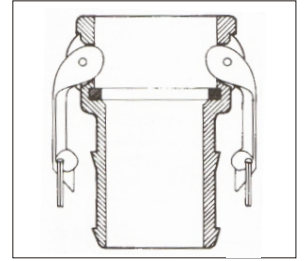

PART "B" COUPLER

FEMALE COUPLER X MALE NPT

This item is available in both domestic & import brands

SIZE	Aluminum Part Number	Brass Part Number	Cast Iron Part Number	Polypropylene Part Number	Stainless Steel Part Number
1/2"	CAL050B	CBR050B	CCI050B	CPP050B	CSS050B
3/4"	CAL075B	CBR075B	CCI075B	CPP075B	CSS075B
1"	CAL100B	CBR100B	CCI100B	CPP100B	CSS100B
1 1/4"	CAL125B	CBR125B	CCI125B	CPP125B	CSS125B
1 1/2"	CAL150B	CBR150B	CCI150B	CPP150B	CSS150B
2"	CAL200B	CBR200B	CCI200B	CPP200B	CSS200B
2 1/2"	CAL250B	CBR250B	CCI250B	CPP250B	CSS250B
3"	CAL300B	CBR300B	CCI300B	CPP300B	CSS300B
4"	CAL400B	CBR400B	CCI400B	CPP400B	CSS400B
5"	CAL500B	CBR500B	CCI500B	----	CSS500B
6"	CAL600B	CBR600B	CCI600B	----	CSS600B
8"	CAL800B	CBR800B	CCI800B	----	CSS800B

CAM & GROOVE

PART "C" COUPLER

FEMALE COUPLER X HOSE SHANK

This item is available in both domestic & import brands

SIZE	Aluminum Part Number	Brass Part Number	Cast Iron Part Number	Polypropylene Part Number	Stainless Steel Part Number
1/2"	CAL050C	CBR050C	CCI050C	CPP050C	CSS050C
3/4"	CAL075C	CBR075C	CCI075C	CPP075C	CSS075C
1"	CAL100C	CBR100C	CCI100C	CPP100C	CSS100C
1 1/4"	CAL125C	CBR125C	CCI125C	CPP125C	CSS125C
1 1/2"	CAL150C	CBR150C	CCI150C	CPP150C	CSS150C
2"	CAL200C	CBR200C	CCI200C	CPP200C	CSS200C
2 1/2"	CAL250C	CBR250C	CCI250C	CPP250C	CSS250C
3"	CAL300C	CBR300C	CCI300C	CPP300C	CSS300C
4"	CAL400C	CBR400C	CCI400C	CPP400C	CSS400C
5"	CAL500C	CBR500C	CCI500C	----	CSS500C
6"	CAL600C	CBR600C	CCI600C	----	CSS600C
8"	CAL800C	CBR800C	CCI800C	----	CSS800C