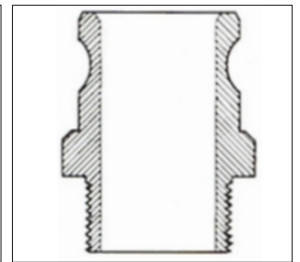

PART "F" ADAPTER

MALE ADAPTER X MALE NPT

This item is available in both domestic & import brands

SIZE	Aluminum Part Number	Brass Part Number	Cast Iron Part Number	Polypropylene Part Number	Stainless Steel Part Number
1/2"	CAL050F	CBR050F	CCI050F	CPP050F	CSS050F
3/4"	CAL075F	CBR075F	CCI075F	CPP075F	CSS075F
1"	CAL100F	CBR100F	CCI100F	CPP100F	CSS100F
1 1/4"	CAL125F	CBR125F	CCI125F	CPP125F	CSS125F
1 1/2"	CAL150F	CBR150F	CCI150F	CPP150F	CSS150F
2"	CAL200F	CBR200F	CCI200F	CPP200F	CSS200F
2 1/2"	CAL250F	CBR250F	CCI250F	CPP250F	CSS250F
3"	CAL300F	CBR300F	CCI300F	CPP300F	CSS300F
4"	CAL400F	CBR400F	CCI400F	CPP400F	CSS400F
5"	CAL500F	CBR500F	CCI500F	----	CSS500F
6"	CAL600F	CBR600F	CCI600F	----	CSS600F
8"	CAL800F	CBR800F	CCI800F	----	CSS800F